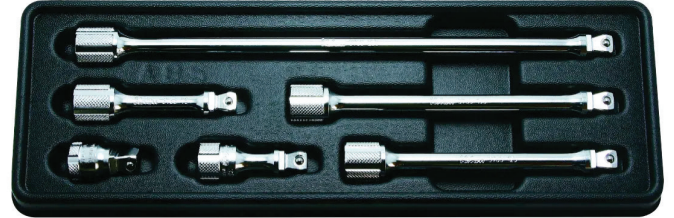

April - June 2024 Specials

Wobble Fit (Offset) Extension Set 6pc 1/4"Dr

1/4"Dr x 28mm - 250mm Long

PK2763/6

\$136.85
+GST

Koken

Wobble Fit (Offset) Extension Set 6pc 3/8"Dr

3/8"Dr x 32mm - 250mm Long

PK3763/6

\$136.85
+GST

Koken

Wobble Fit (Offset) Extension Set 5pc 1/2"Dr

1/2"Dr x 50mm - 250mm Long

PK4763/5

\$136.85
+GST

Koken

Easy Wire Stripper

0.2 - 6.0mm x 200mm Long

STRW-03

\$44.20
+GST

UPGRADE
HAND TOOLS

Spark Plug Socket with Magnet 3/8"Dr 14mm

3/8"Dr x 14mm x 70 mm long

3305P14

April - June 2024 Specials

Inhex Bit Socket Set 10pc 1/2"Dr 5-19mm

1/2"Dr x 5-19mm x 60mm Long

4012M/10

\$164.00
+GST

Digital Caliper - 150mm

Pro-Grade Metric/Imperial/Fractions #82806

82806